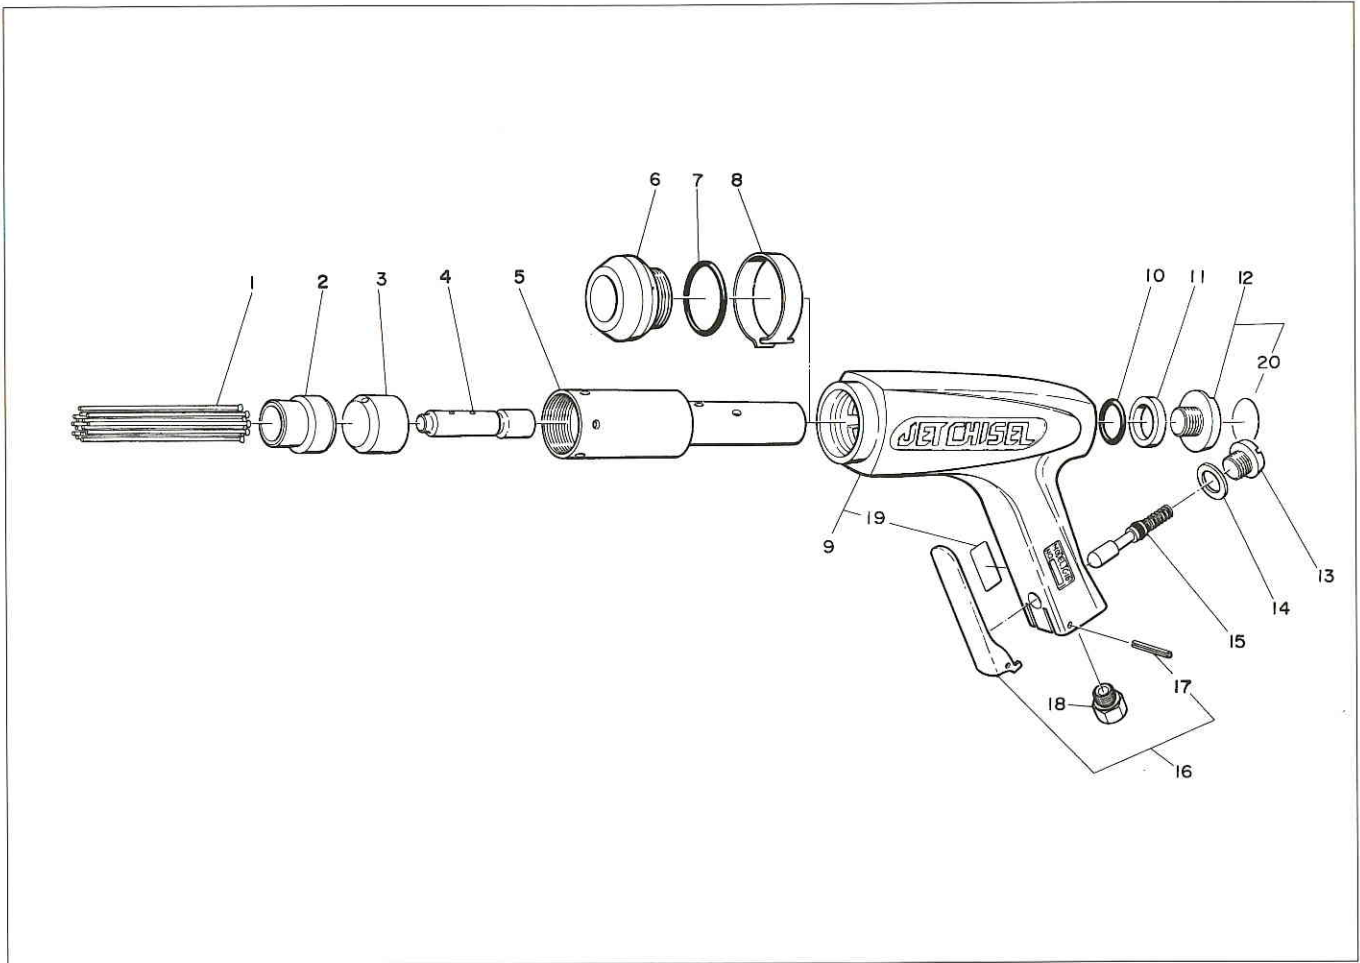

# JET CHISEL JC-16 ASSEMBLY AND PARTS LIST

The parts numbers with ( ) are included in the Ass'y parts written above them.

No.	Part No.	Part Name	Q'ty	Price
1	—	Needle $\phi 2 \times 150$ mm	29	
2	TP00290	Needle Supporter $\phi 2$	1	
3	TP00289	Throttlole Anvil	1	
4	TP00288	Piston	1	
5	TP00287	Cylinder	1	
6	TP00292	Lock Ring	1	
7	TP11987	O-Ring KS-24	1	
8	TP00295	Lock Band	1	
9	TB01536	Housing Sub Ass'y	1 set	
19	(TQ02207)	Warning Label CE Mark	1	
10	TP11986	O-Ring KS-19	1	
11	TP03336	Rear Washer	1	
12	TA93271	Rear Bolt Ass'y	1 set	

No.	Part No.	Part Name	Q'ty	Price
20	(TP01480)	Name Plate	1	
13	TP00389	Valve Cap	1	
14	TP00388	Valve Packing	1	
15	TA90037	Throttle Valve Ass'y	1 set	
16	TB00426	Throttle Lever Ass'y	1 set	
17	(TQ00563)	Spring Pin 3 $\times$ 20	1	
18	TQ02349	Bushing M16 $\times$ PT3/8	1	

## ACCESSORIES

No.	Part No.	Part Name	Q'ty	Price
	—	Needle $\phi 2 \times 150$ mm	29	
	TP16451	Instruction Manual	1	
	TQ02350	Bushing PT3/8 $\times$ NPT3/8	1	
	TQ03262	Hose Nipple PT3/8 $\times$ 3/8	1	